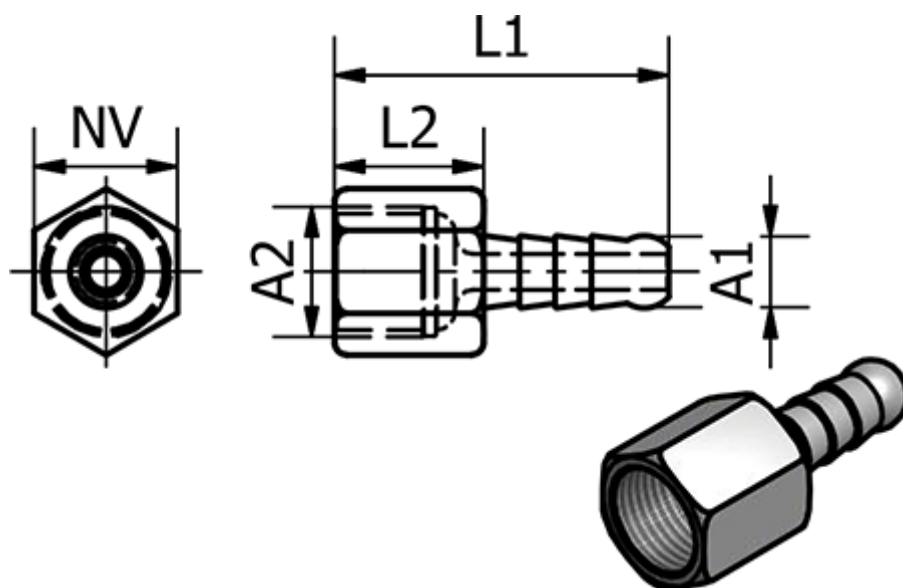

Article number: 58623716N

Description: Tube Connector 237.16-N, Ø14 - G 1/2"
Nickel-plated brass

Measures

Ext. Hose Diameter A1	= 14
L1	= 41
L2	= 14
NV	= 25
Thread A2	= G 1/2"